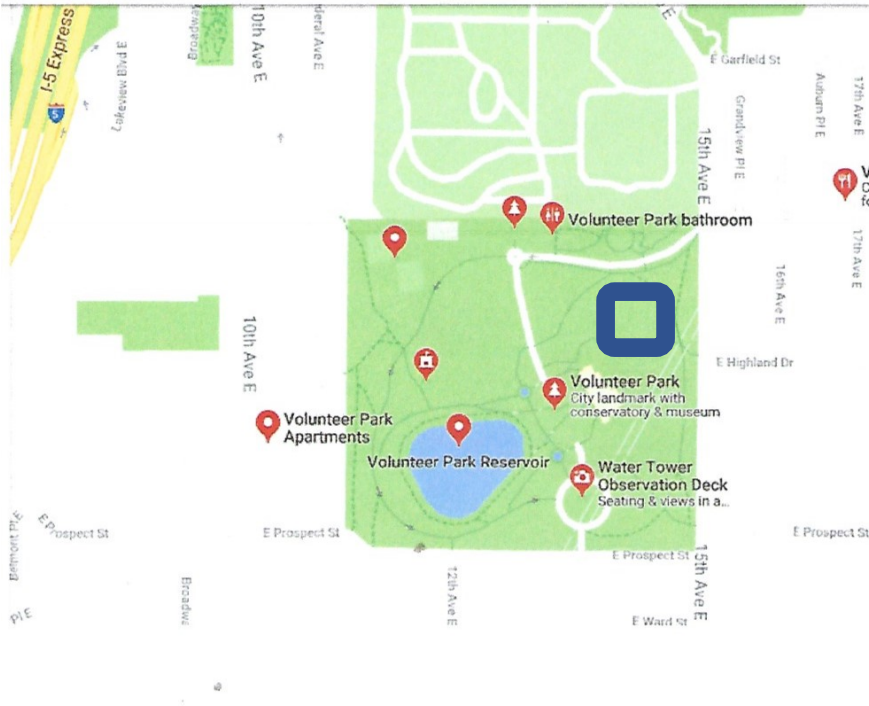

PNW ISA 2019 Tree Climbing Competition Volunteer Park, Site Plan, Application for Use Permit

Image 1. Approximate location of event area is indicated by blue square. There is parking inside the park.

Image 2. Zoomed in site map with the approximate area again indicated by a blue square. The area is located across the park road, E Highland Dr., from the Volunteer Park playground.